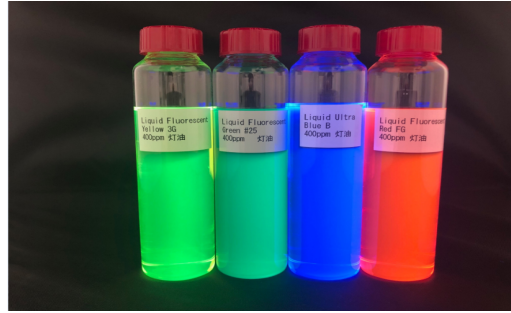

色見本

可視光

蛍光

Liquid Fluorescent Yellow 3G
(400ppm 灯油溶液)

Liquid Fluorescent Green #25
(400ppm 灯油溶液)

Liquid Ultra Blue B

(400ppm 灯油溶液)

Liquid Fluorescent Red FG

(400ppm 灯油溶液)