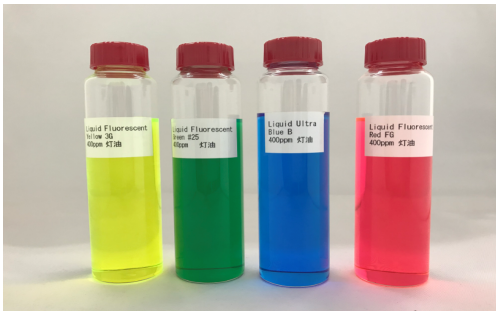

色見本

可視光

蛍光

Liquid Fluorescent Yellow 3G
(400ppm 灯油溶液)

Liquid Fluorescent Green #25
(400ppm 灯油溶液)

Liquid Ultra Blue B

(400ppm 灯油溶液)

Liquid Fluorescent Red FG

(400ppm 灯油溶液)